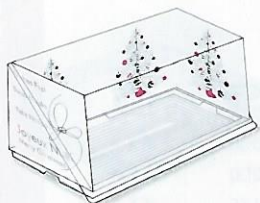

BAKERY

CLASSIPACK®

SELF-ASSEMBLY SQUARE GATEAU BOXES WITH CARD INSERTS

CLASSIPACK®

NEW	CSN1616H80B ①	APET + CARDBOARD	190 X 190	160 X 160	80	4 X 7	100
	CSN1616H80G ②					4 X 7	100
NEW	CSN1919H65B ①	APET + CARDBOARD	225 X 225	190 X 190	65	3 X 7	100
	CSN1919H65G ②					3 X 7	100
NEW	CSN1919H85B ①	APET + CARDBOARD	225 X 225	190 X 190	85	3 X 7	100
	CSN1919H85G ②					3 X 7	100
NEW	CSN2121H85B ①	APET + CARDBOARD	245 X 245	210 X 210	85	3 X 6	100
	CSN2121H85G ②					3 X 6	100
NEW	CSN2323H85B ①	APET + CARDBOARD	265 X 265	230 X 230	85	3 X 7	60
	CSN2323H85G ②					3 X 7	60
NEW	CSN2323H100B ①	APET + CARDBOARD	265 X 265	230 X 230	100	3 X 6	60
	CSN2323H100G ②					3 X 6	60
NEW	CSN2727H85B ①	APET + CARDBOARD	280 X 280	270 X 270	85	3 X 5	40
	CSN2727H85G ②					3 X 5	40
NEW	CSN2727H100B ①	APET + CARDBOARD	280 X 280	270 X 270	100	3 X 5	40
	CSN2727H100G ②					3 X 5	40

1

2

SELF-ASSEMBLY RECTANGULAR GATEAU BOXES WITH CARD INSERTS

NEW	CSN1109H70B ③	APET + CARDBOARD	145 X 120	100 X 90	70	3 X 5	180
	CSN1109H70G ④					3 X 5	180
NEW	CSN1609H70B ③	APET + CARDBOARD	200 X 120	160 X 90	70	4 X 7	100
	CSN1609H70G ④					4 X 7	100
NEW	CSN1611H70B ③	APET + CARDBOARD	195 X 145	165 X 115	70	4 X 7	100
	CSN1611H70G ④					4 X 7	100
NEW	CSN2116H60B ③	APET + CARDBOARD	245 X 195	210 X 160	60	3 X 7	100
	CSN2116H60G ④					3 X 7	100
NEW	CSN2116H80B ③	APET + CARDBOARD	245 X 195	210 X 160	80	3 X 7	100
	CSN2116H80G ④					3 X 7	100

SELF-ASSEMBLY RECTANGULAR GATEAU BOXES WITH CARD INSERTS (LOG CAKE)

CSN2210H105S	APET + CARDBOARD	255 X 130	220 X 100	105	3 X 6	100
CSN3210H105S		355 X 130	320 X 100	105	2 X 6	80

Non contractual drawings. The company reserves the right to modify the material used. See our general terms of sale.