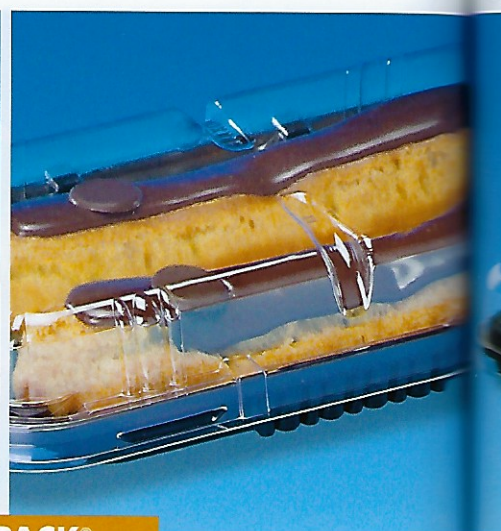

BAKERY

ACTIPACK®

ACTIPACK®

RECTANGULAR BLACK BASES AND CLEAR GATEAUX DOMES

ACTIPACK®

					COLOUR		
NEW	1106DXP	APET	153 X 104	10	Crystal lid	3 X 6	750
	1106DX00			25			
	1106DX01		144 X 94	45	Black base	6 X 6	750
	1106DX30			20			
NEW	1110DXN00 ¹	APET	152 X 142	30	Crystal lid	3 X 4	570
	1110DXN01			40			
	1110DXN02			60			
	1110DXN03			80			
	1110DXN30 ²		142 X 133	20	Black base	6 X 6	570
	1110DXN30PC			24	Black base with cavities	6 X 6	570
NEW	1410DXN01	APET	190 X 150	45	Crystal lid	4 X 4	390
	1410DXN02			60			
	1410DXN03			80			
	1410DXN30		178 X 140	20	Black base	6 X 6	390
	1410DXN30C ³			20	Black base with cavities	6 X 8	390
	1410DXN30PC			25			
	1608DXN00			APET	200 X 122	30	Crystal lid
1608DXN00E	25	Dome with internal wedging					
1608DXN01 ⁴	40	Crystal lid	2 X 8			400	
1608DXN02	60						
1608DXN03	80						
1608DXN30 ⁵	190 X 115	20	Black base		9 X 6	400	
1608DXN30AL ⁶ ⌚		20	Black base with cavities		9 X 6	400	
1608DXN30R		20					
1608DXN30ALT		20					
1608DXN30E ⁷		20					
1608DXN30PC ⁸		20					

BLACK RECTANGULAR BASES AND CLEAR DOMES WITH 2 MOULDS

ACTIPACK®

					COLOUR			
NEW	1608DXN00	APET	200 X 122	160 X 85	30	Crystal lid	2 X 8	400
	1608DXN30C	APET	190 X 115	2 X Ø60	20	Black base with cavities	9 X 6	400